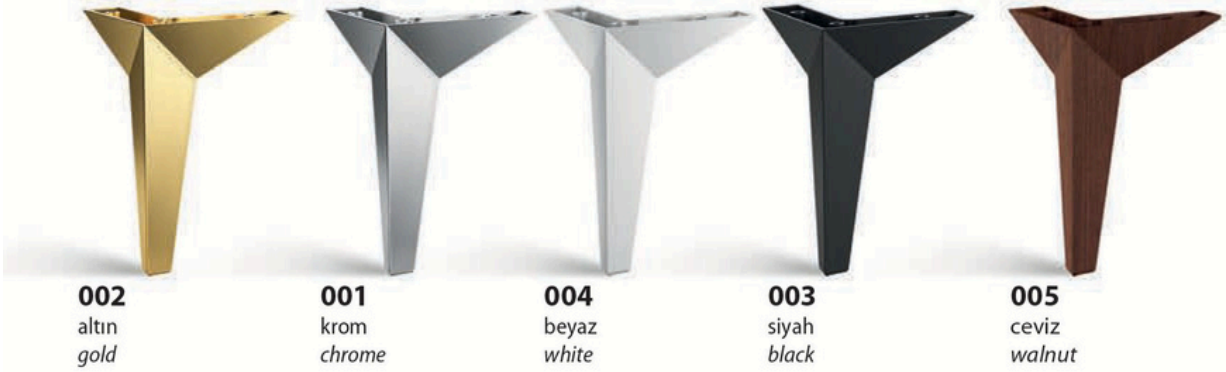

002
altın
gold

001
krom
chrome

004
beyaz
white

003
siyah
black

005
ceviz
walnut